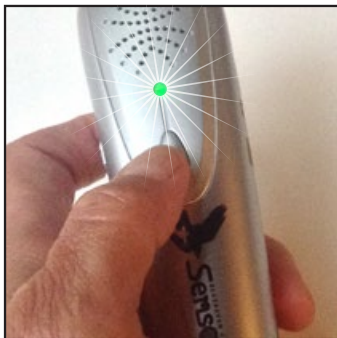

BLUERA VEN CREATIVE
HOW TO USE **SensoryPEN**[®]

Press & Hold

Activate Audio

Listen