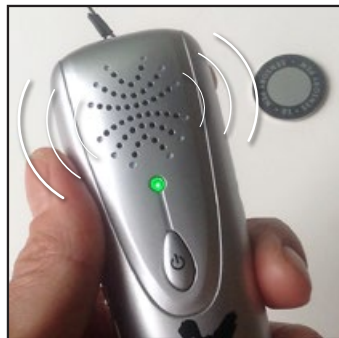

BLUERA VEN CREATIVE
HOW TO USE **SensoryPEN**[®]

Press & Hold

Activate Audio

Listen